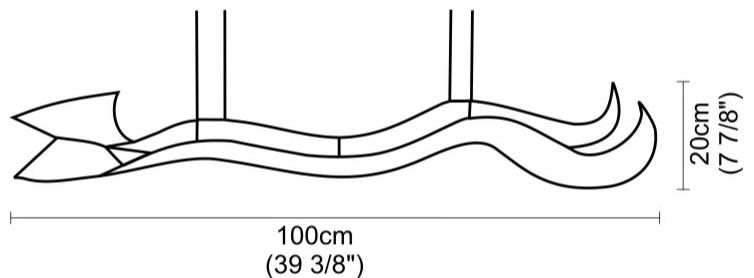

TEMPO PERSO SUSPENSION

D131244-

base number Finish
Options

1. To build a product code in our configurator select the specify button on the base model # product page
2. To build a manual product code on this datasheet choose from the options listed below in blue font and add the suffix to the base model #

GENERAL

Series: Tempo Perso
Partner: Knikerboker
Division: Design
Installation: Suspension
Product Type: Pendant
Mounting Location: Ceiling
Light Distribution: Indirect

PHYSICAL

Shape: Curves
Length (mm): 1000
Length (in): 39 3/8
Height (mm): 200
Height (in): 7 7/8
Fixture Finish: EWH / EBK / MAN / COF / PRD / SLF / GLF / CLF / BRL / EWS / EWG / EWC / EWR / EBS / EBG / EBC / EBC / EBB / MAS / MAD / MAC / MAB / COS / CGO / CCL / CBL / PRS / PRG / PRC / PRB

Fixture Material: Aluminum
Cable Details: 4 Steel Cables 2000mm / 78 3/4" - Silicon Cable 2000mm / 78 3/4"

ELECTRICAL

Lamp Type: LED
Total Output Wattage (W): 30
Dimming: Tri-Mode (Non-Dimming and Phase Dimming (120Vac only) and 0-10V Dimming)
Driver Included: Yes
Driver Location: Integrated
Driver Type: Constant Current - Universal
Driver Class: Class 2
Input Voltage (V): 120 - 277
Constant Current (MA): 250
Upon Request: 0-10Vdc dimming / Phase dimming @120Vac / 277Vac

LED

Number of LEDs: 3
Color Temperature (°K): 3000
Max. Delivered Lumen (lm): 3300
CRI: >85 CRI
Lamp Life (hrs): 50000

OPTICAL

RATINGS AND CERTIFICATIONS

Certified By: CSA Certified to UL and CSA Standards
IP rating: IP20