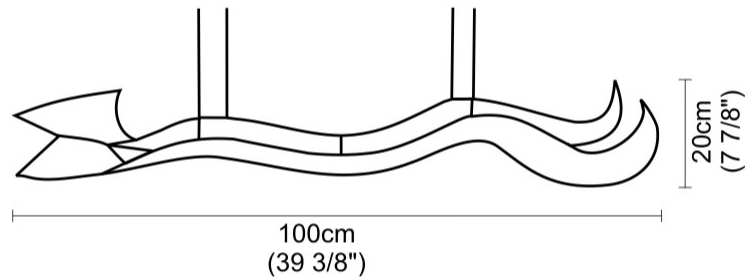

TEMPO PERSO SUSPENSION

D131244-

base number Finish
Options

1. To build a product code in our configurator select the specify button on the base model # product page
2. To build a manual product code on this datasheet choose from the options listed below in blue font and add the suffix to the base model #

GENERAL

Series: Tempo Perso
Partner: Knikerboker
Division: Design
Installation: Suspension
Product Type: Pendant
Mounting Location: Ceiling
Light Distribution: Indirect

PHYSICAL

Shape: Curves
Length (mm): 1000
Length (in): 39 3/8
Height (mm): 200
Height (in): 7 7/8
Fixture Finish: EWH / EBK / MAN / COF / PRD / SLF / GLF / CLF / BRL / EWS / EWG / EWC / EWR / EBS / EBG / EBC / EBC / EBB / MAS / MAD / MAC / MAB / COS / CGO / CCL / CBL / PRS / PRG / PRC / PRB

Fixture Material: Aluminum
Cable Details: 4 Steel Cables 2000mm / 78 3/4" - Silicon Cable 2000mm / 78 3/4"

ELECTRICAL

Lamp Type: LED
Total Output Wattage (W): 30
Dimming: Tri-Mode (Non-Dimming and Phase Dimming (120Vac only) and 0-10V Dimming)
Driver Included: Yes
Driver Location: Integrated
Driver Type: Constant Current - Universal
Driver Class: Class 2
Input Voltage (V): 120 - 277
Constant Current (MA): 250
Upon Request: 0-10Vdc dimming / Phase dimming @120Vac / 277Vac

LED

Number of LEDs: 3
Color Temperature (°K): 3000
Max. Delivered Lumen (lm): 3300
CRI: >85 CRI
Lamp Life (hrs): 50000

OPTICAL

RATINGS AND CERTIFICATIONS
Certified By: CSA Certified to UL and CSA Standards
IP rating: IP20