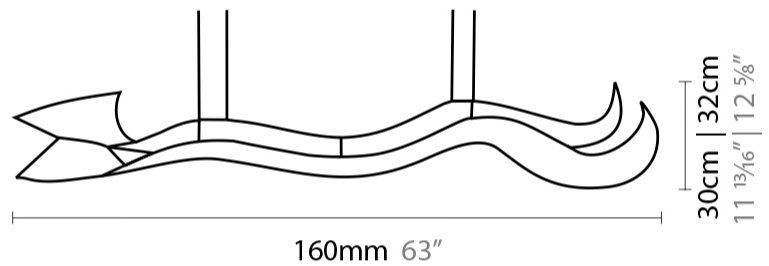

PROJECT	
TYPE	
SPECIFIER	
QUANTITY	
DATE	

TEMPO PERSO SUSPENSION

D131256-

base number Finish
Options

1. To build a product code in our configurator select the specify button on the base model # product page
2. To build a manual product code on this datasheet choose from the options listed below in blue font and add the suffix to the base model #

GENERAL

Series: Tempo Perso
Partner: Knikerboker
Division: Design
Installation: Suspension
Product Type: Pendant
Mounting Location: Ceiling
Light Distribution: Indirect

PHYSICAL

Shape: Curves
Length (mm): 160
Length (in): 63
Height (mm): 300
Height (in): 11 ¹³/₁₆
Fixture Finish: EWH / EBK / MAN / COF / PRD / SLF / GLF / CLF / BRL / EWS / EWG / EWC / EWR / EBS / EBG / EBC / EBC / EBB / MAS / MAD / MAC / MAB / COS / CGO / CCL / CBL / PRS / PRG / PRC / PRB
Fixture Material: Aluminum
Cable Details: 4 Steel Cables 2000mm / 78 3/4" - Silicon Cable 2000mm / 78 3/4"

ELECTRICAL

Lamp Type: LED
Total Output Wattage (W): 40
Dimming: Tri-Mode (Non-Dimming and Phase Dimming (120Vac only) and 0-10V Dimming)
Driver Included: Yes
Driver Location: Integrated
Driver Type: Constant Current - Universal
Driver Class: Class 2
Input Voltage (V): 120 - 277
Constant Current (MA): 250

LED

Number of LEDs: 4
Color Temperature (°K): 3000
Max. Delivered Lumen (lm): 4400
CRI: >85 CRI
Lamp Life (hrs): 50000

OPTICAL

RATINGS AND CERTIFICATIONS

Certified By: CSA Certified to UL and CSA Standards
IP rating: IP20