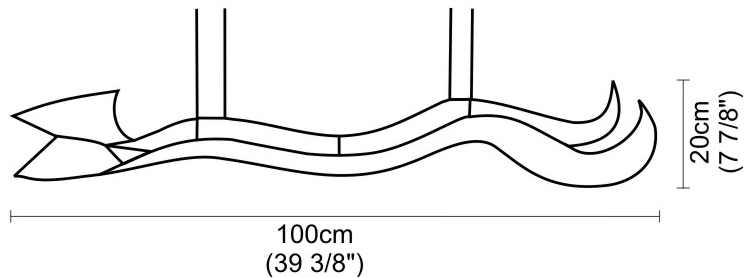

TEMPO PERSO SUSPENSION

D131229-

base number Finish
Options

1. To build a product code in our configurator select the specify button on the base model # product page
2. To build a manual product code on this datasheet choose from the options listed below in blue font and add the suffix to the base model #

GENERAL

Series: Tempo Perso
Partner: Knikerboker
Division: Design
Installation: Suspension
Product Type: Pendant
Mounting Location: Ceiling
Light Distribution: Indirect

PHYSICAL

Shape: Curves
Length (mm): 1000
Length (in): 39 3/8
Height (mm): 200
Height (in): 7 7/8
Fixture Finish: EWH / EBK / MAN / COF / PRD / SLF / GLF / CLF / BRL / EWS / EWG / EWC / EWR / EBS / EBG / EBC / EBC / EBB / MAS / MAD / MAC / MAB / COS / CGO / CCL / CBL / PRS / PRG / PRC / PRB
Fixture Material: Aluminum
Cable Details: 4 Steel Cables 2000mm / 78 3/4" - Silicon Cable 2000mm / 78 3/4"

ELECTRICAL

Lamp Type: LED
Total Output Wattage (W): 20
Dimming: Tri-Mode (Non-Dimming and Phase Dimming (120Vac only) and 0-10V Dimming)
Driver Included: Yes
Driver Location: Integrated
Driver Type: Constant Current - Universal
Driver Class: Class 2
Input Voltage (V): 120 - 277
Constant Current (MA): 250
Upon Request: 0-10Vdc dimming / Phase dimming @120Vac / 277Vac

LED

Number of LEDs: 2
Color Temperature (°K): 3000
Max. Delivered Lumen (lm): 2200
CRI: >85 CRI
Lamp Life (hrs): 50000

OPTICAL

RATINGS AND CERTIFICATIONS

Certified By: CSA Certified to UL and CSA Standards
IP rating: IP20