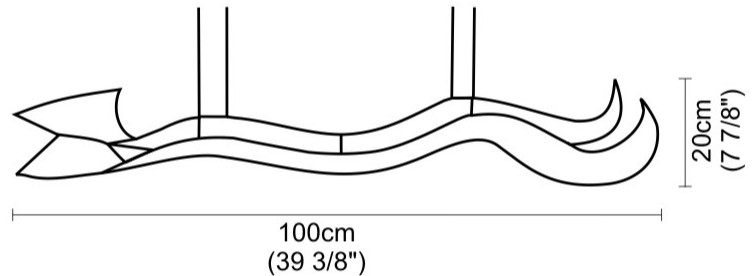

TEMPO PERSO SUSPENSION

D131229- _____
base number

1. To build a product code in our configurator select the specify button on the base model # product page
2. To build a manual product code on this datasheet choose from the options listed below in blue font and add the suffix to the base model #

GENERAL

Series: Tempo Perso
Brand: Knikerboker
Division: Design
Mounting Type: Suspension
Mounting Location: Ceiling
Subcategory: Pendant

PHYSICAL

Shape: Curves
Length (mm): 1000
Length (in): 39 3/8
Height (mm): 200
Height (in): 7 7/8
Light Distribution: Indirect
Fixture Finish: EWH / EBK / MAN / COF / PRD / SLF / GLF / CLF / BRL / EWS / EWG / EWC / EWR / EBS / EBG / EBC / EBC / EBB / MAS / MAD / MAC / MAB / COS / CGO / CCL / CBL / PRS / PRG / PRC / PRB
Fixture Material: Aluminum
Cable Details: 4 Steel Cables 2000mm / 78 3/4" - Silicon Cable 2000mm / 78 3/4"

ELECTRICAL

Lamp Type: LED
Total Output Wattage (W): 20
Dimming: Tri-Mode (Non-Dimming and Phase Dimming (120Vac only) and 0-10V Dimming)
Driver Included: Yes
Driver Location: Integrated
Driver Type: Constant Current - Universal
Driver Class: Class 2
Input Voltage (V): 120 - 277
Constant Current (MA): 250
Upon Request: 0-10Vdc dimming / Phase dimming @120Vac / 277Vac

LED

Number of LEDs: 2
Color Temperature (°K): 3000
Max. Delivered Lumen (lm): 2200
CRI: >85 CRI
Lamp Life (hrs): 50000

OPTICAL

RATINGS AND CERTIFICATIONS

Certified By: CSA Certified to UL and CSA Standards
IP rating: IP20