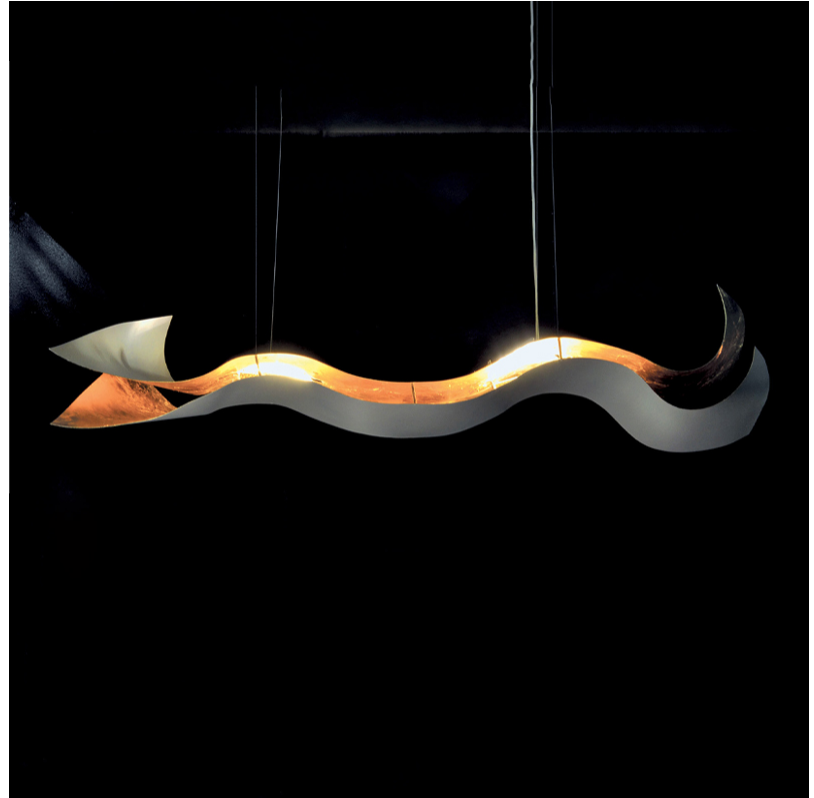

TEMPO PERSO SUSPENSION

D131256- _____
base number

1. To build a product code in our configurator select the specify button on the base model # product page
2. To build a manual product code on this datasheet choose from the options listed below in blue font and add the suffix to the base model #

GENERAL

Series: Tempo Perso
Brand: Knikerboker
Division: Design
Mounting Type: Suspension
Mounting Location: Ceiling
Subcategory: Pendant

PHYSICAL

Shape: Curves
Length (mm): 160
Length (in): 63
Height (mm): 300
Height (in): 11 ¹³/₁₆
Light Distribution: Indirect
Fixture Finish: EWH / EBK / MAN / COF / PRD / SLF / GLF / CLF / BRL / EWS / EWG / EWC / EWR / EBS / EBG / EBC / EBC / EBB / MAS / MAD / MAC / MAB / COS / CGO / CCL / CBL / PRS / PRG / PRC / PRB
Fixture Material: Aluminum
Cable Details: 4 Steel Cables 2000mm / 78 3/4" - Silicon Cable 2000mm / 78 3/4"

ELECTRICAL

Lamp Type: LED
Total Output Wattage (W): 40
Dimming: Tri-Mode (Non-Dimming and Phase Dimming (120Vac only) and 0-10V Dimming)
Driver Included: Yes
Driver Location: Integrated
Driver Type: Constant Current - Universal
Driver Class: Class 2
Input Voltage (V): 120 - 277
Constant Current (MA): 250
Upon Request: 0-10Vdc dimming / Phase dimming @120Vac / 277Vac

LED

Number of LEDs: 4
Color Temperature (°K): 3000
Max. Delivered Lumen (lm): 4400
CRI: >85 CRI
Lamp Life (hrs): 50000

OPTICAL

RATINGS AND CERTIFICATIONS

Certified By: CSA Certified to UL and CSA Standards
IP rating: IP20